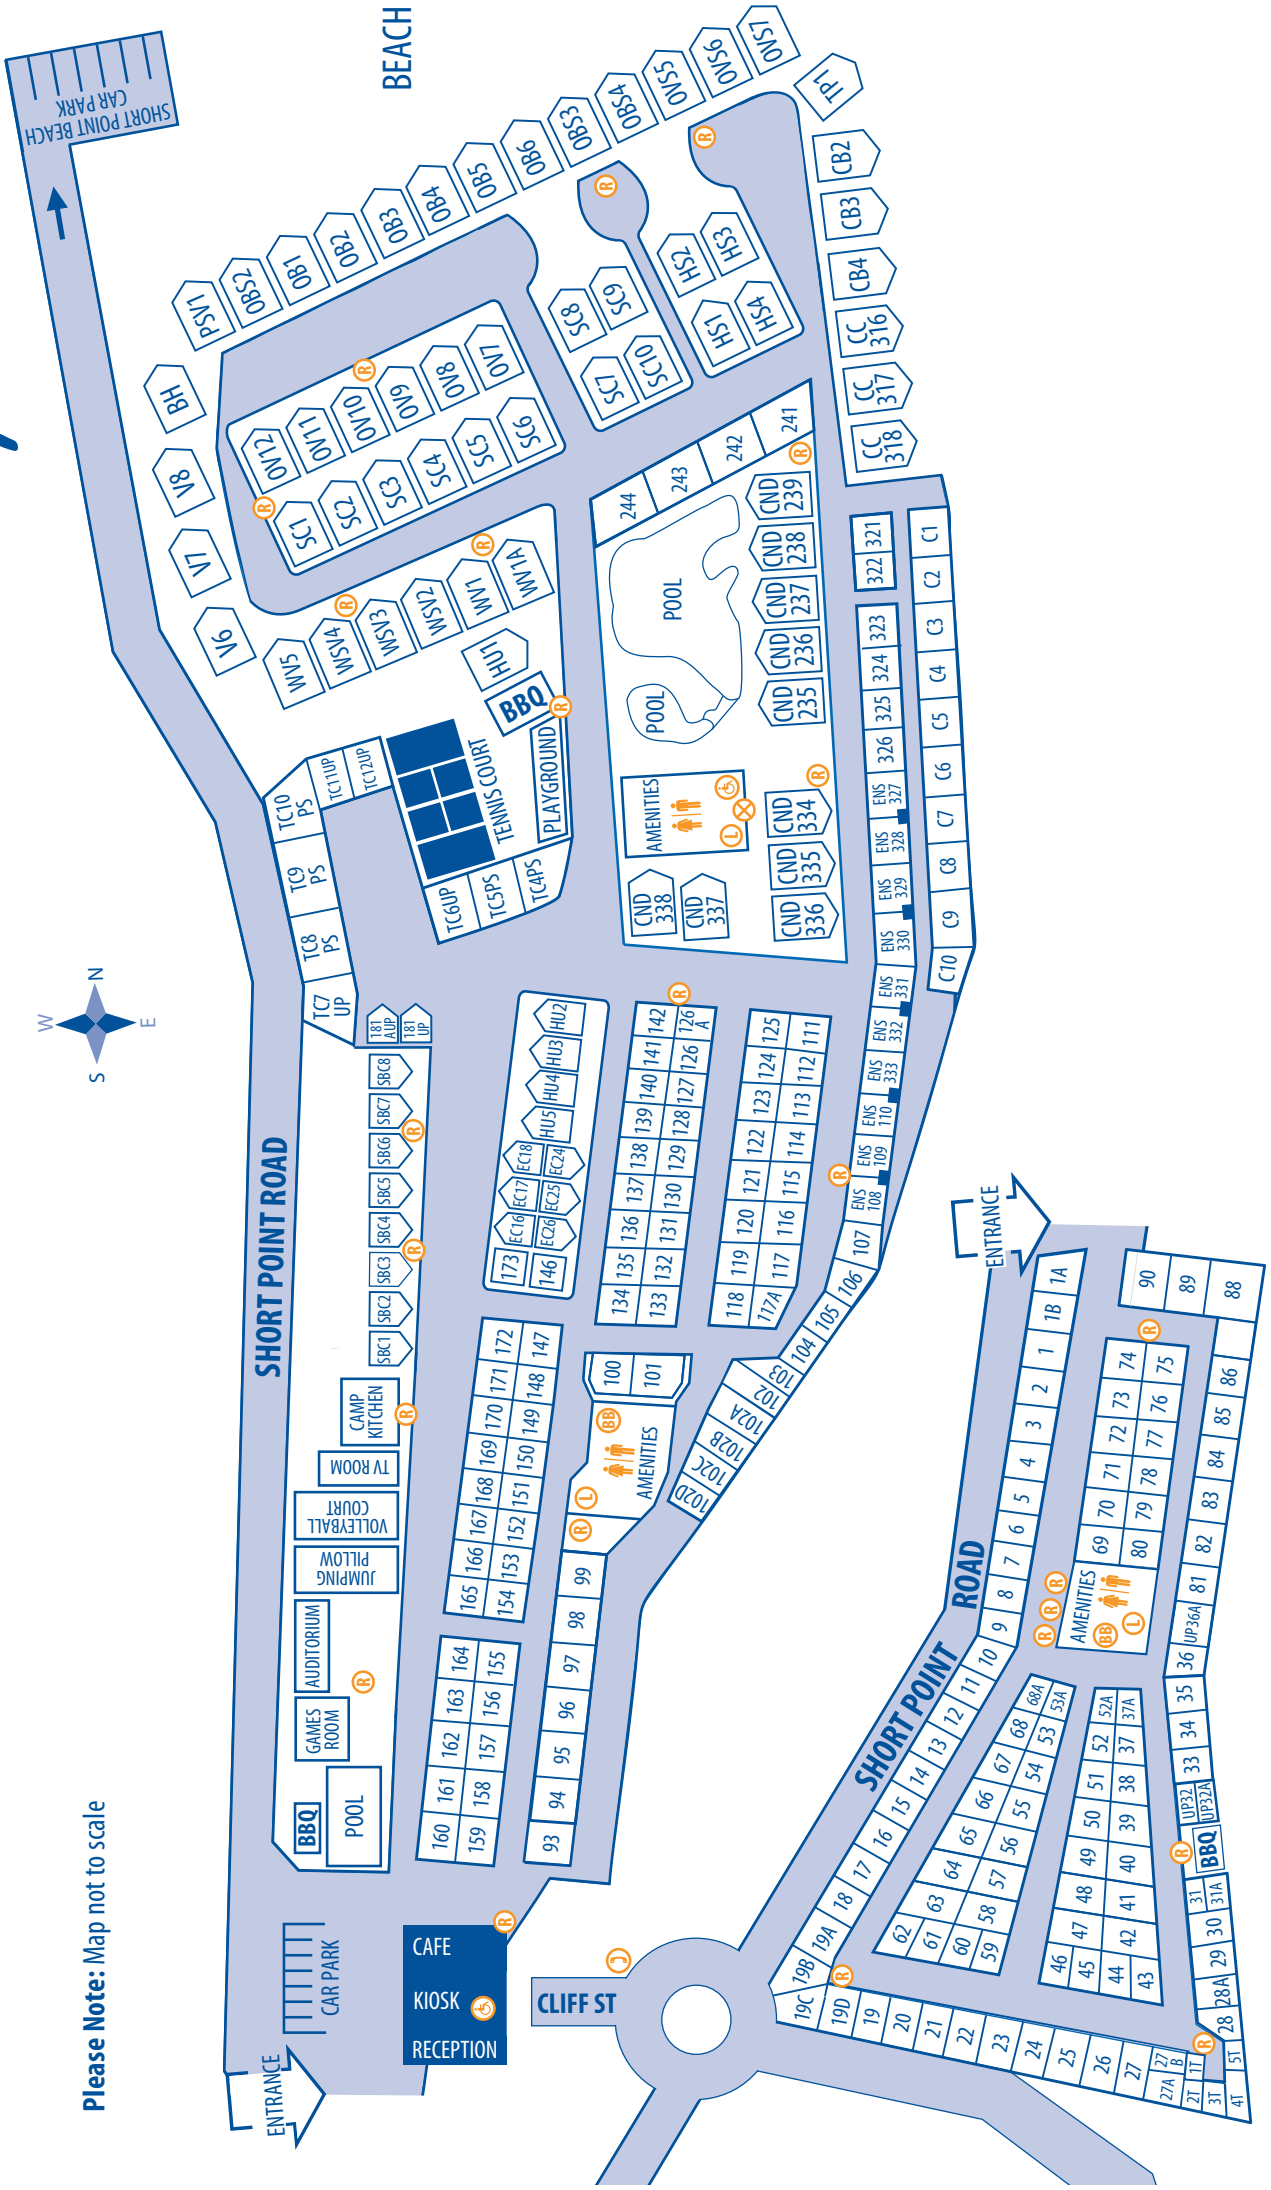

Merimbula Beach Holiday Park

Please Note: Map not to scale

- LEGEND:**
- AM or - AMENITIES
 - BB - BABY BATH
 - I - INTERNET KIOSK
 - L - LAUNDRY
 - J - PUBLIC TELEPHONE
 - R - RUBBISH BINS
 - X - DUMP POINT
 - S - SPECIAL ACCESS
 - 100 - SPEED LIMIT - 10KMS/HOUR